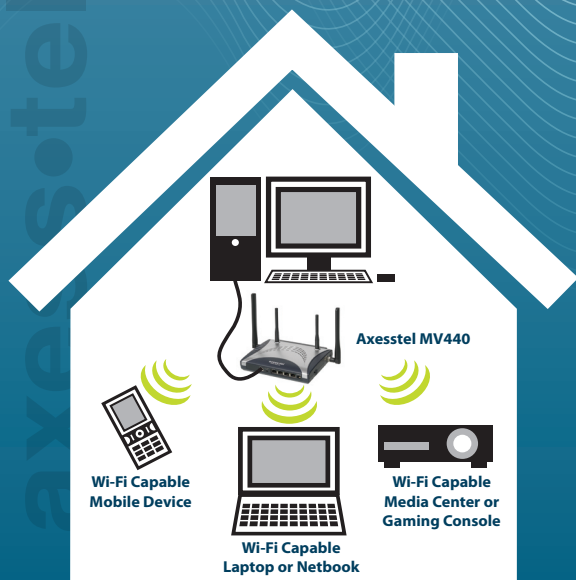

Integrated Wi-Fi  
and a 4-port switch in  
a single cellular device!

# Broadband Internet via Cellular

A Flexible, Reliable Alternative  
to DSL, Cable and Dial-Up

**Axesstel MV440**  
3G Cellular Gateway  
with Wi-Fi

## Features:

- Integrated Wi-Fi with a maximum range of up to 120 feet indoors and 300 feet outdoors (*under normal conditions*)
- Multiple data ports (4 Ethernet and 1 USB)
- Advanced antenna system delivering superior cellular and Wi-Fi coverage
- Multi-colored LED indicator lights
- PC and Web-based administration tool
- Backup Battery

# Broadband Internet via Cellular

Wired and wireless connectivity to PC's, laptops and other Internet based devices.