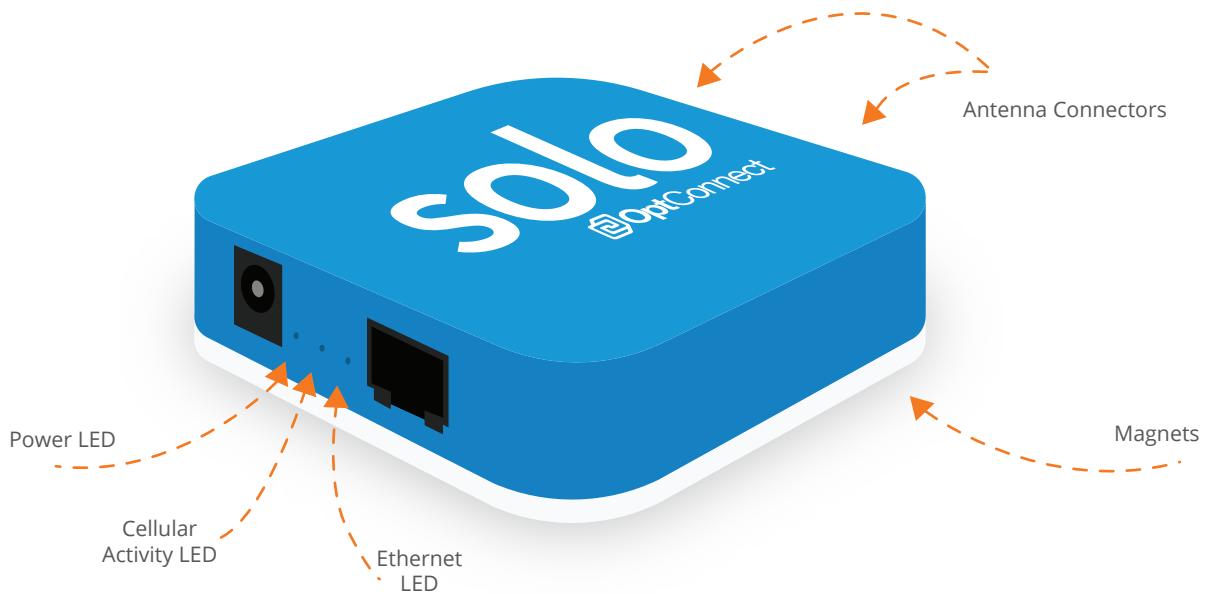

## OptConnect solo

Small Size, Magnetic Personality

Features	Advantages
<ul style="list-style-type: none"> <li>• <b>Plug-n-play</b> High-speed connectivity</li> <li>• <b>Lightweight</b> 2.8 oz</li> <li>• <b>Compact size</b> 79.8 x 79.8 x 19.7 mm</li> <li>• <b>Temp resistance</b> -40c - +85</li> <li>• Magnetic Base</li> </ul>	<ul style="list-style-type: none"> <li>• Primary network connectivity for micro markets, kiosks, signs, POS, ATMs, etc</li> <li>• Flexible and practical</li> <li>• Modular antenna</li> <li>• Flexible mounting options with integral magnetic base</li> <li>• Delivers speed and wide coverage (Cellular Technology 4G LTE)</li> <li>• 5v power</li> <li>• Enables remote device connectivity</li> <li>• Save money, time and improve business efficiency</li> <li>• Always on</li> <li>• Low power consumption 4G 10-15 watts peak</li> <li>• Built-in Firewall – 2.2</li> <li>• DHCP server for local automatic IP assignment – can assign static IPs               <ul style="list-style-type: none"> <li>Public and Private IP modes for local IP assignment</li> <li>NAT with VPN Passthru</li> <li>Domain name addressable</li> </ul> </li> <li>• Edge decision making – processing – WRT</li> </ul>
<p><b>Additional Features</b></p> <ul style="list-style-type: none"> <li>• Cost-effective replacement for landline dial-up circuits or analog cell-phones – Primary connectivity for PLCs, RTUs, POS, ATM solutions</li> <li>• Backup/redundant network connections for LANS</li> <li>• High speed data transfer rate</li> <li>• Full duplex transceiver ethernet port</li> <li>• LED network status indicators</li> <li>• Remotely manageable and upgradeable</li> </ul>	