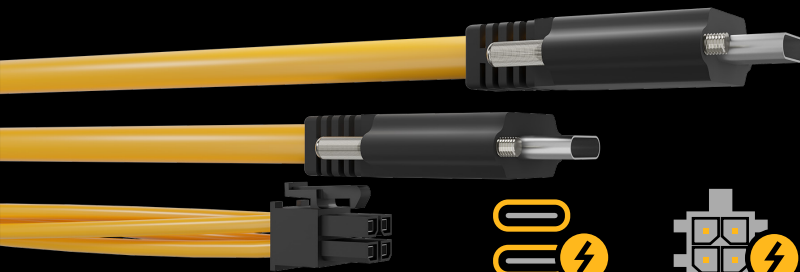

MAX Transit Duo Pro

Redefining Pro

Wait no more, experience the new fast

Why settle for less advanced Wi-Fi, throughput and SpeedFusion speed? Experience it all, but faster with Wi-Fi 6!

USB-C

Micro-fit

It's got the power!

Achieve non-stop power for fixed deployments or on-the-go mobile deployments with duo USB-C power bank input ports. Equipped with a Micro-Fit power connector to secure your power source, ensuring that your device remains powered on with no outage. Believe it's got the power!

Poor connectivity? No problem!

A simple connection to SpeedFusion Cloud keeps your connection unbreakable. With intricately placed endpoints globally, it ensures you remain connected wherever you are.

eSIM

Safeguard your applications

MAX Transit Duo Pro offers flexibility in the ways you can create SpeedFusion VPN tunnels, enabling 256-bit AES Encryption to ensure your applications are kept protected, so that you can browse with confidence.