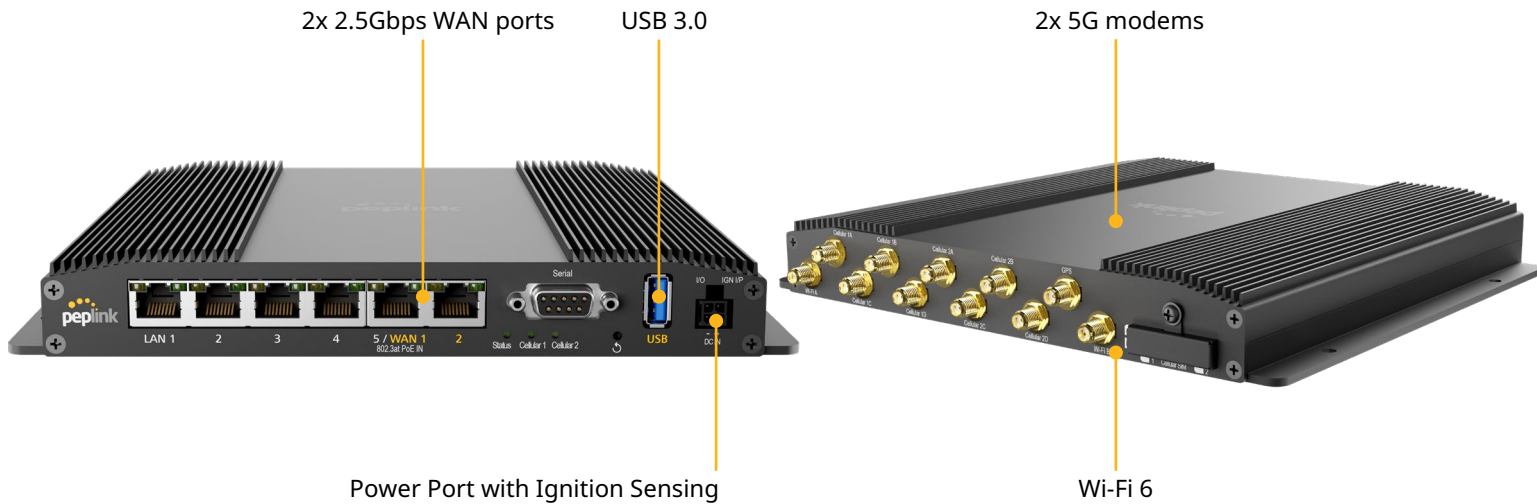

## Made for Vehicle applications

Secure your power source in mobile environments with the Molex Micro-Fit power connector. The wide input power range along with Ignition Sensing capabilities makes this a sure fit for your vehicle installs.

## Effortless Cellular Extension

With the PoE input feature, the BR2 Pro can seamlessly extend your existing SD-WAN infrastructure to provide dual LTE/5G connectivity. One cable for both power and data, it's that simple.

## SIM-licity as always

Built-in eSIM and SIM Injector support, the BR2 Pro maximizes your possibilities with flexible remote SIM management.

## Oh, So Many WANs

Complement any SD-WAN deployment with the Dual Ethernet WANs, Dual 5G/LTE, USB WAN, and Wi-Fi WAN. Not enough WANs? Add the MAX Adapter 5G for an instant third 5G connection. Literally, all the WANs to keep you going.