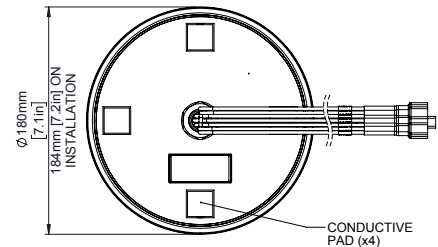

Specification
GPS/GNSS DATA		
Frequency Range		1562-1612MHz
VSWR		<2.1 ± 4MHz
Gain: LNA		26dB
Out of Band Rejection		> 35dB
Rejection at 787MHz		> 50dB
Typical Noise Figure		-2.7dB
Operating Voltage		3-5V DC
Typical Current		15mA
MECHANICAL DATA		
Dimensions	Height	80mm (3.1")
	Diameter	180mm (7.1")
Operating Temp		-40° / +80° C (-40° / +176° F)
Colour		Black/White
Ingress Protection		IP69K
MOUNTING DATA		
Mounting Type		Bolt Mount
Mounting Hole		19mm (3/4")
CABLE DATA		
Cellular Cables	Type	C32
	Length	5m (16')
	Termination	FAKRA D (Purple)
GPS Cable	Type	CS29
	Length	5m (16')
	Termination	FAKRA C (Blue)
Wi-Fi Cables	Type	C32
	Length	5m (16')
	Termination	FAKRA I (Beige)

About Sierra Wireless

Sierra Wireless (NASDAQ: SWIR) (TSX: SW) is a world leading IoT solutions provider that combines devices, network services, and software to unlock value in the connected economy. Companies globally are adopting 4G, 5G, and LPWA solutions to improve operational efficiency, create better customer experiences, improve their business models, and create new revenue streams. Sierra Wireless works with its customers to develop the right industry-specific solution for their IoT deployments, whether this is an integrated solution to help connect edge devices to the cloud, a software/API service to manage processes with billions of connected assets, or a platform to extract real-time data to improve business decisions. With more than 25 years of cellular IoT experience, Sierra Wireless is the global partner customers trust to deliver them their next IoT solution.

For more information, visit www.sierrawireless.com.