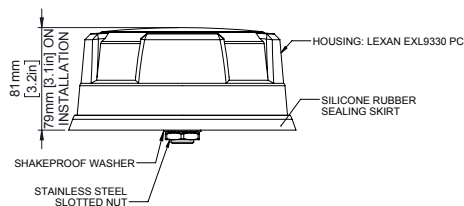

Specification
GPS/GNSS DATA		
Frequency Range		1562-1612MHz
VSWR		<2.1 ± 4MHz
Gain: LNA		26dB
Out of Band Rejection		> 35dB
Rejection at 787MHz		> 50dB
Typical Noise Figure		-2.7dB
Operating Voltage		3-5V DC
Typical Current		15mA
MECHANICAL DATA		
Dimensions	Height	80mm (3.1")
	Diameter	180mm (7.1")
Operating Temp		-40° / +80° C (-40° / +176° F)
Colour		Black/White
Ingress Protection		IP69K
MOUNTING DATA		
Mounting Type		Bolt Mount
Mounting Hole		19mm (3/4")
CABLE DATA		
Cellular Cables	Type	C32
	Length	5m (16')
	Termination	FAKRA D (Purple)
GPS Cable	Type	CS29
	Length	5m (16')
	Termination	FAKRA C (Blue)
Wi-Fi Cables	Type	C32
	Length	5m (16')
	Termination	FAKRA I (Beige)

About Sierra Wireless

Sierra Wireless (NASDAQ: SWIR) (TSX: SW) is a world leading IoT solutions provider that combines devices, network services, and software to unlock value in the connected economy. Companies globally are adopting 4G, 5G, and LPWA solutions to improve operational efficiency, create better customer experiences, improve their business models, and create new revenue streams. Sierra Wireless works with its customers to develop the right industry-specific solution for their IoT deployments, whether this is an integrated solution to help connect edge devices to the cloud, a software/API service to manage processes with billions of connected assets, or a platform to extract real-time data to improve business decisions. With more than 25 years of cellular IoT experience, Sierra Wireless is the global partner customers trust to deliver them their next IoT solution.

For more information, visit www.sierrawireless.com.