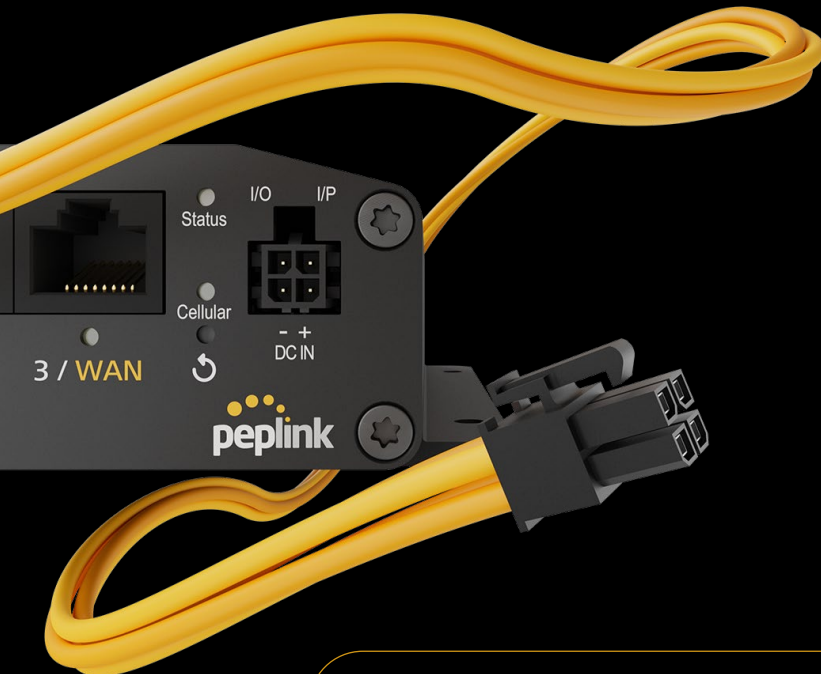

Fully Optimized for Telemetry

BR1 Mini Core

Mini Core

High Level of Security Compliance

Designed with strict security compliance in mind, we've tailor-made the device to exclude Wi-Fi & GPS functionality, making it great for networks that require a highly secure connection.

Government

Military

Public Safety & Emergency Services

Finance

Full GPIO functionality

Seamlessly integrate telemetry devices into your network with the BR1 Mini Core's built-in I/O functionality.

Power through AC/DC

Now available for purchase with DC cables, we aim to make it easy for our users to sync up all their devices with zero hassle.

Certified safe for work

With UL and Class 1 Division 2 certifications, among many others, the BR1 Mini Core is ready to handle demanding setups.

Specifications

WAN Interface	1x 10/100/1000M Ethernet ¹ 1x Embedded Cellular Modem with Redundant SIM Slots	Antenna Connectors	2x SMA Cellular Antenna Connectors
LAN Interface	2x 10/100/1000M Ethernet	Power Input	Power Port: 10V – 30V DC AC Adapter: AC Input 100V–240V / DC Output 12V
SpeedFusion features	Hot Failover ¹ / WAN Smoothing ¹	Power Consumption	10W (nominal), 16W (max.)
Number of PepVPN SpeedFusion Peers	2 / 5 ²	Dimension	5.0 x 4.2 x 1.4 inches / 125.7 x 107 x 35 mm
Feature	GPIO	Weight	0.95 pounds / 430 grams
Router Throughput	300Mbps	Operating Temperature	-40° – 149°F / -40° – 65°C
PepVPN Throughput (No Encryption)	80Mbps	Humidity	15% – 95% (non-condensing)
PepVPN Throughput (256-bit AES)	20 Mbps / 60Mbps ³	Certifications	FCC, CE, RoHS UL+CUL (62368-1) UL 121201 (Class I and Division 2)
Recommended Users	1-60	Package Content	1x BR1 Mini Core 2x LTE Antennas (ACW-235) 1x 12V 2A 4pin Power Supply (ACW-632)
Cellular Data Rate³ (Downlink/Uplink)	CAT-4: 150 Mbps/50 Mbps	SIM Card Size	Nano-SIM (4FF)
		Warranty	1-Year Limited Warranty