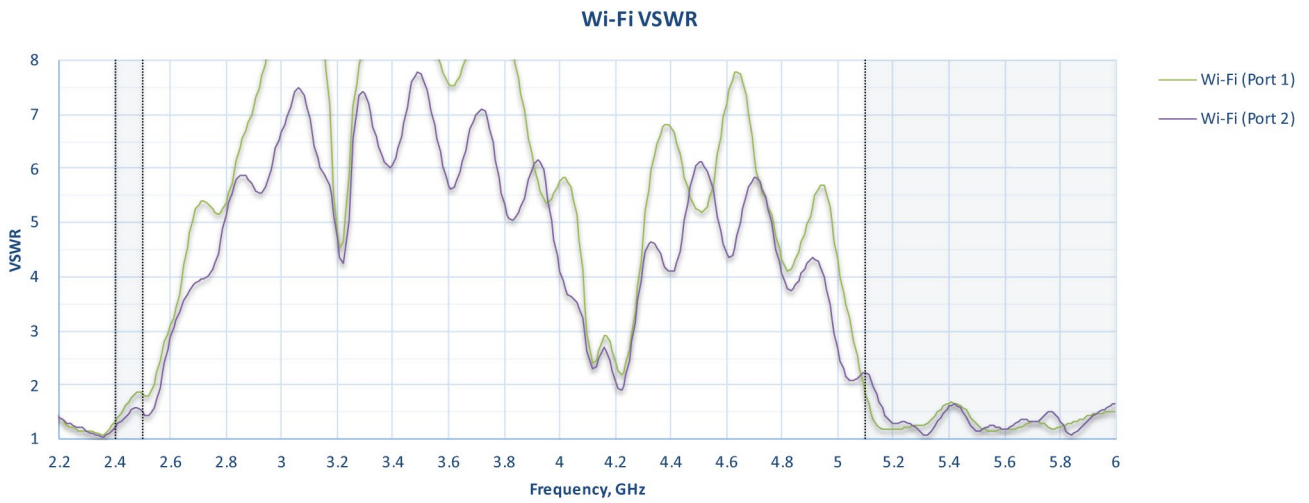

Cellular Antenna Performance

Cellular Antenna VSWR

Cellular Antenna Gain

Cellular Antenna Efficiency

Wi-Fi Antenna Performance

Wi-Fi Antenna VSWR

Wi-Fi Antenna Gain

Wi-Fi Antenna Efficiency

Cellular & Wi-Fi Antenna Performance

Cellular & Wi-Fi Antenna Isolation

LTE/5G and Wi-Fi antenna elements isolation

Radiation Pattern

LTE Radiation Patterns (Azimuth)

Radiation Pattern

LTE Radiation Patterns (Elevation 1)

LTE Radiation Patterns (Elevation 2)

Radiation Pattern

Wi-Fi Radiation Patterns (Azimuth)

Wi-Fi Radiation Patterns (Elevation 1)

Wi-Fi Radiation Patterns (Elevation 2)

Technical Drawing

Installation Recommendation