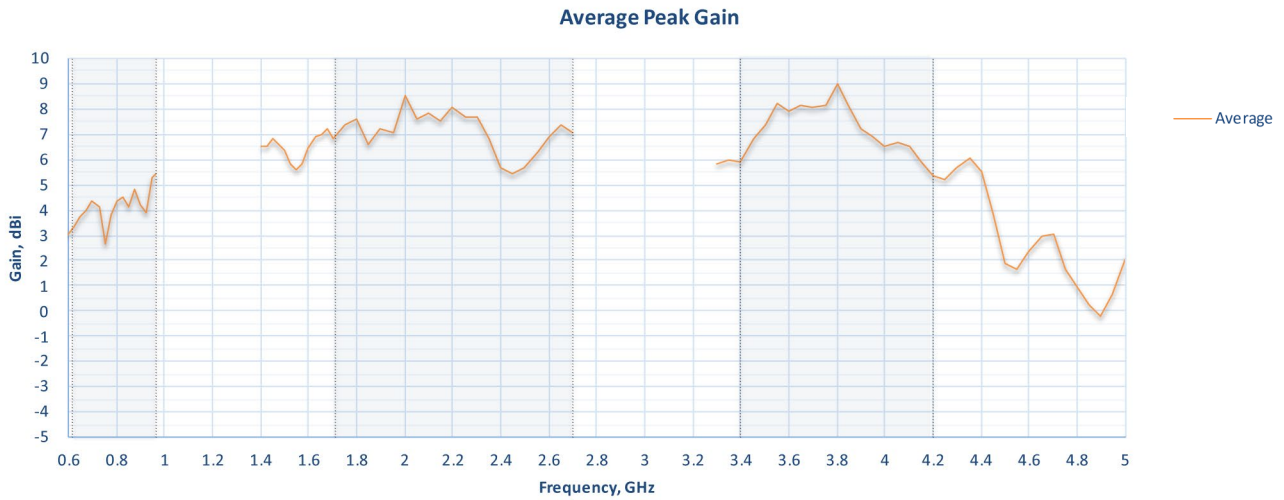

Specifications

WAN Interface	1x 10/100/1000M Ethernet 2x 5G Modems with Redundant SIM Slots	Power Consumption	24 W (max., without PoE output)
LAN Interface	1x 10/100/1000/2500M Ethernet	Dimension	14.6 inches (diameter) x 18.8 inches (height) 370 mm (diameter) x 478.5 mm (height)
Wi-Fi Interface	Simultaneous Dual-Band (2.4GHz / 5GHz) Wi-Fi 6 2x2 MU-MIMO Wi-Fi WAN and/or AP	Weight	14 pounds / 6.35kg 22 pounds / 9.98kg (With Packaging)
Number of PepVPN SpeedFusion Peers	2	Operating Temperature	-40°- 149°F / -40°- 65°C
Enclosure	Rugged Outdoor IP67	Humidity	15% - 95% (non-condensing)
Recommended Users	150	Certifications	FCC, CE, RoHS
Cellular Data Rate ¹ (Downlink / Uplink)	5G: 3.4 Gbps / 900 Mbps CAT-20: 1.6 Gbps / 200 Mbps	Package Content	Dome Pro LR 4x M8 bolts 2x Waterproof Ethernet Adapters (ACW-112)
Antenna	8x Internal Long Range Optimized Cellular Antennas 2x Internal Wi-Fi Antennas 1x Internal GPS Antenna	SIM Options	Nano-SIM (4FF) Peplink eSIM BYO eSIM (2 profiles) RemoteSIM from SIM Injector
Power Input	1x 802.3at PoE+ (without PoE output) / 1x 802.3bt PoE+ + (with PoE output)	Warranty	1-Year Limited Warranty
Power Output	1x 802.3at PoE+		

¹ Maximum theoretical data rates.

Specifications are subject to change without notice.

Ordering Information

Product Code	Regions	5G Bands	LTE Bands
DOM-PRO-LR-5GN-PRM Embedded Modem(s): 2x 5G	Global* *US Carrier Certifications: AT&T, T-Mobile, Verizon (C-Band), FirstNet	5G (SA & NSA) Sub 6Ghz: n1, n2, n3, n5, n7, n8, n12, n13, n14, n18, n20, n25, n26, n28, n29, n30, n38, n40, n41, n48, n66, n70, n71, n75, n76, n77, n78, n79	B1, B2, B3, B4, B5, B7, B8, B12, B13, B14, B17, B18, B19, B20, B25, B26, B28, B29, B30, B32, B34, B38, B39, B40, B41, B42, B43, B46, B48, B66, B71

Cellular Antenna Performance

Cellular Antenna VSWR

Cellular Antenna Gain

Cellular Antenna Efficiency

Wi-Fi Antenna Performance

Wi-Fi Antenna VSWR

Wi-Fi Antenna Gain

Wi-Fi Antenna Efficiency