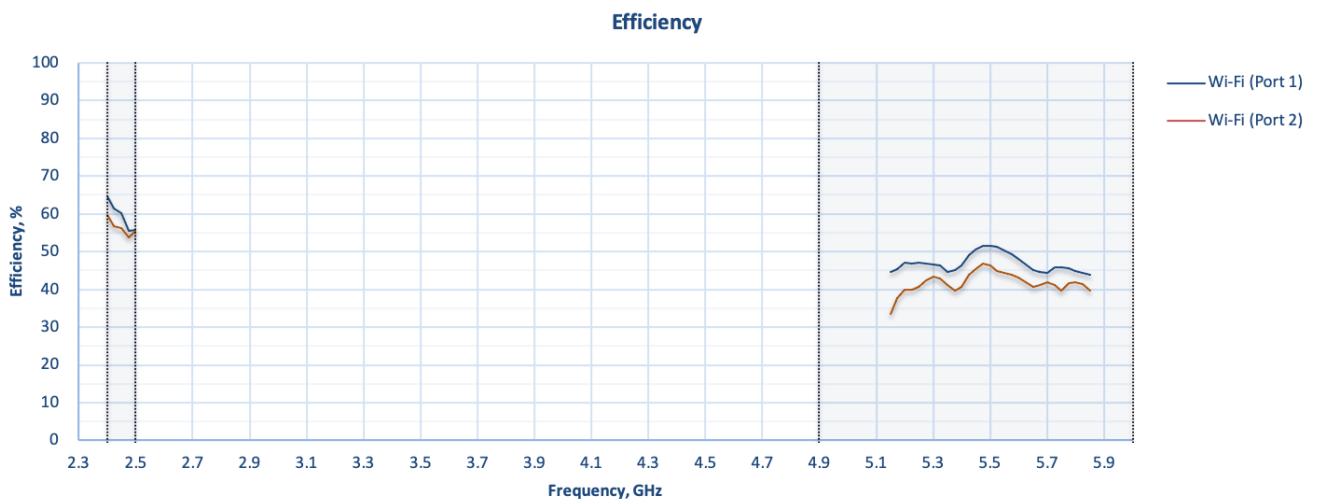

Specifications

WAN Interface	1x 10/100/1000M Ethernet 2x 5G Modems with Redundant SIM Slots	Power Consumption	24 W (max., without PoE output)
LAN Interface	1x 10/100/1000/2500M Ethernet	Dimension	14.6 inches (diameter) x 18.8 inches (height) 370 mm (diameter) x 478.5 mm (height)
Wi-Fi Interface	Simultaneous Dual-Band (2.4GHz / 5GHz) Wi-Fi 6 2x2 MU-MIMO Wi-Fi WAN and/or AP	Weight	14 pounds / 6.35kg 22 pounds / 9.98kg (With Packaging)
Number of PepVPN SpeedFusion Peers	2	Operating Temperature	-40°- 149°F / -40°- 65°C
Enclosure	Rugged Outdoor IP67	Humidity	15% - 95% (non-condensing)
Recommended Users	150	Certifications	FCC, CE, RoHS
Cellular Data Rate ¹ (Downlink / Uplink)	5G: 3.4 Gbps / 900 Mbps CAT-20: 1.6 Gbps / 200 Mbps	Package Content	Dome Pro LR 4x M8 bolts 2x Waterproof Ethernet Adapters (ACW-112)
Antenna	8x Internal Long Range Optimized Cellular Antennas 2x Internal Wi-Fi Antennas 1x Internal GPS Antenna	SIM Options	Nano-SIM (4FF) Peplink eSIM BYO eSIM (2 profiles) RemoteSIM from SIM Injector
Power Input	1x 802.3at PoE+ (without PoE output) / 1x 802.3bt PoE+ + (with PoE output)	Warranty	1-Year Limited Warranty
Power Output	1x 802.3at PoE+		

Cellular Antenna Performance

Cellular Antenna VSWR

Cellular Antenna Gain

Cellular Antenna Efficiency

Wi-Fi Antenna Performance

Wi-Fi Antenna VSWR

Wi-Fi Antenna Gain

Wi-Fi Antenna Efficiency

Cellular & Wi-Fi Antenna Performance

Cellular & Wi-Fi Antenna Isolation

LTE/5G and Wi-Fi antenna elements isolation

Radiation Pattern

LTE Radiation Patterns (Azimuth)

Radiation Pattern

LTE Radiation Patterns (Elevation 1)

LTE Radiation Patterns (Elevation 2)

Radiation Pattern

Wi-Fi Radiation Patterns (Azimuth)

Wi-Fi Radiation Patterns (Elevation 1)

Wi-Fi Radiation Patterns (Elevation 2)

Technical Drawing

Installation Recommendation