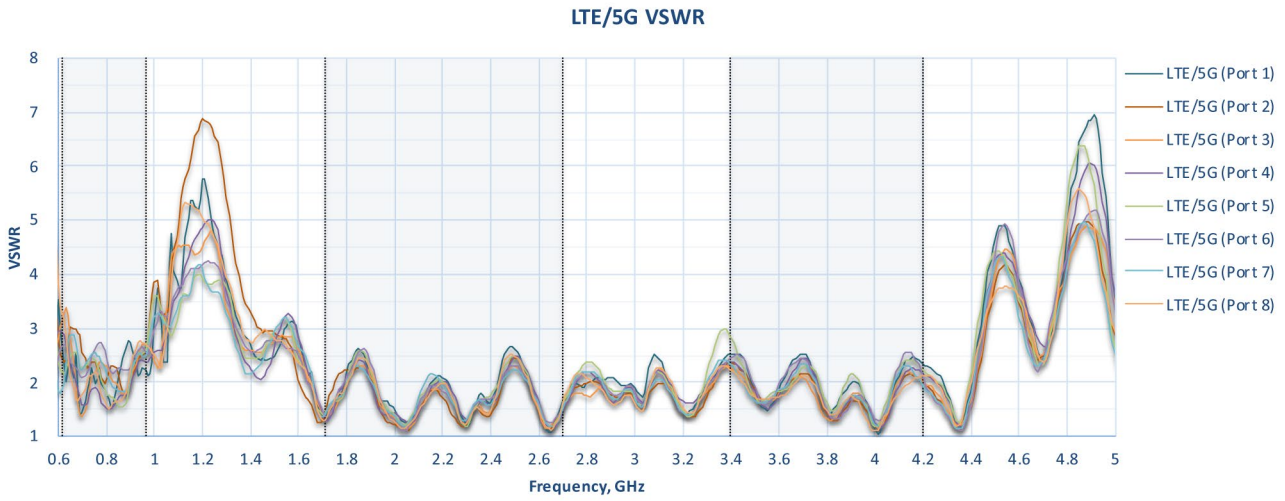

Cellular Antenna Performance

Cellular Antenna VSWR