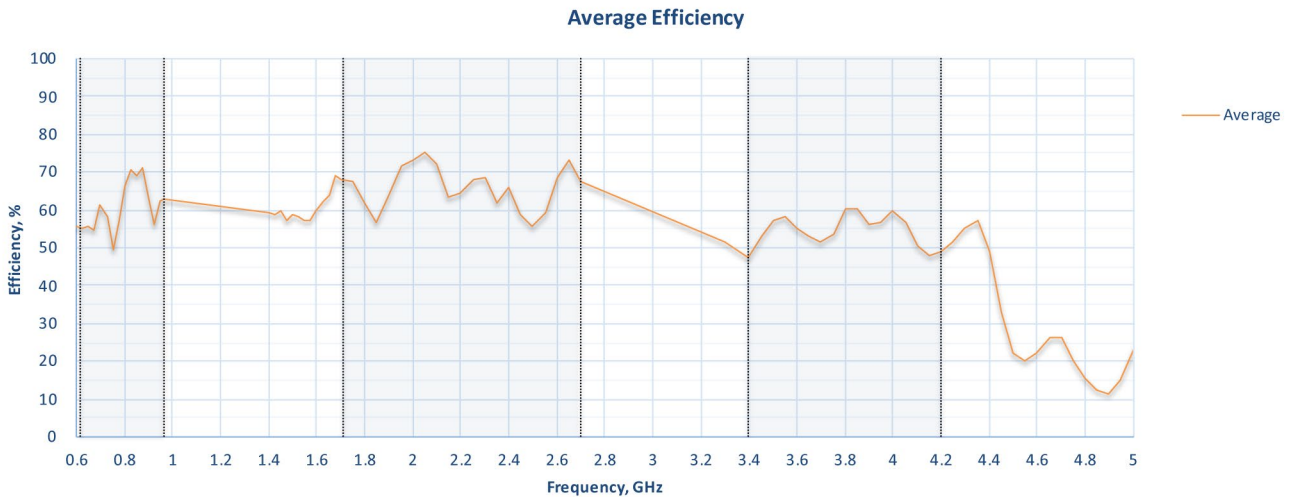

Cellular Antenna Performance

Cellular Antenna VSWR

Cellular Antenna Gain

Cellular Antenna Efficiency

Wi-Fi Antenna Performance

Wi-Fi Antenna VSWR

Wi-Fi Antenna Gain

Wi-Fi Antenna Efficiency

Cellular & Wi-Fi Antenna Performance

Cellular & Wi-Fi Antenna Isolation

LTE/5G and Wi-Fi antenna elements isolation

Radiation Pattern

LTE Radiation Patterns (Azimuth)

Radiation Pattern

LTE Radiation Patterns (Elevation 1)