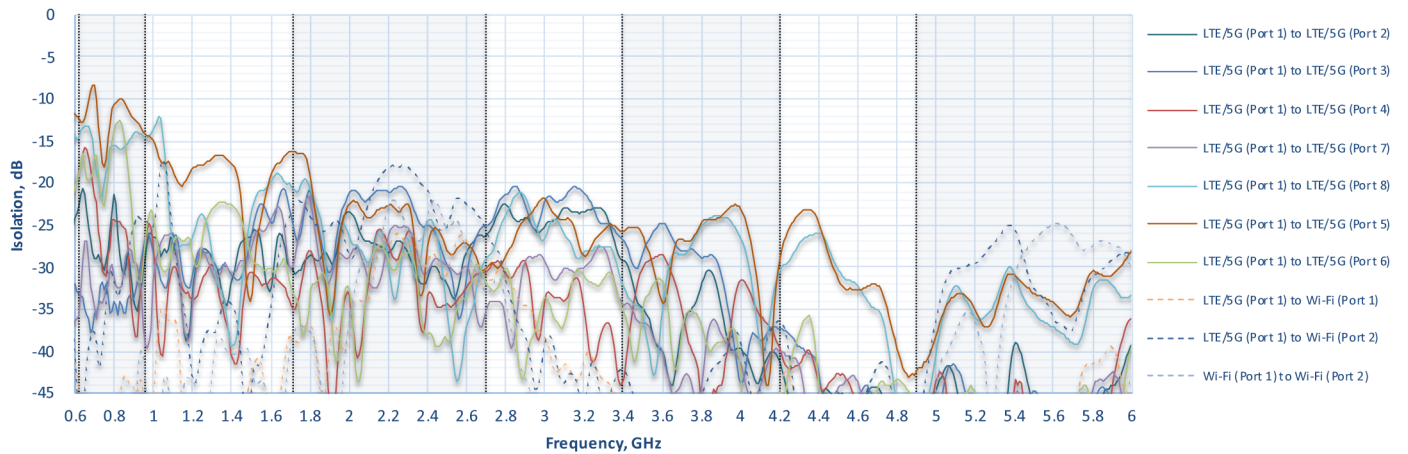

Cellular Antenna Performance

Cellular Antenna VSWR

Cellular Antenna Gain

Cellular Antenna Efficiency

Wi-Fi Antenna Performance

Wi-Fi Antenna VSWR

Wi-Fi Antenna Gain

Wi-Fi Antenna Efficiency

Cellular & Wi-Fi Antenna Performance

Cellular & Wi-Fi Antenna Isolation

LTE/5G and Wi-Fi antenna elements isolation

Radiation Pattern

LTE Radiation Patterns (Azimuth)

Radiation Pattern

LTE Radiation Patterns (Elevation 1)

LTE Radiation Patterns (Elevation 2)

Radiation Pattern

Wi-Fi Radiation Patterns (Azimuth)

Wi-Fi Radiation Patterns (Elevation 1)

Wi-Fi Radiation Patterns (Elevation 2)

Technical Drawing

Installation Recommendation