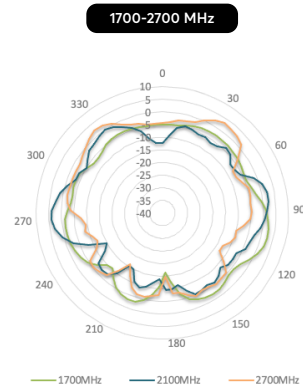

Specifications

WAN Interface	1x 10/100/1000M Ethernet 2x 5G Modems with Redundant SIM Slots	Power Consumption	24 W (max., without PoE output)
LAN Interface	1x 10/100/1000/2500M Ethernet	Dimension	14.6 inches (diameter) x 18.8 inches (height) 370 mm (diameter) x 478.5 mm (height)
Wi-Fi Interface	Simultaneous Dual-Band (2.4GHz / 5GHz) Wi-Fi 6 2x2 MU-MIMO Wi-Fi WAN and/or AP	Weight	14 pounds / 6.35kg 22 pounds / 9.98kg (With Packaging)
Number of PepVPN SpeedFusion Peers	2	Operating Temperature	-40°- 149°F / -40°- 65°C
Enclosure	Rugged Outdoor IP67	Humidity	15% - 95% (non-condensing)
Recommended Users	150	Certifications	FCC, CE, RoHS
Cellular Data Rate ¹ (Downlink / Uplink)	5G: 3.4 Gbps / 900 Mbps CAT-20: 1.6 Gbps / 200 Mbps	Package Content	Dome Pro LR 4x M8 bolts 2x Waterproof Ethernet Adapters (ACW-112)
Antenna	8x Internal Long Range Optimized Cellular Antennas 2x Internal Wi-Fi Antennas 1x Internal GPS Antenna	SIM Options	Nano-SIM (4FF) Peplink eSIM BYO eSIM (2 profiles) RemoteSIM from SIM Injector
Power Input	1x 802.3at PoE+ (without PoE output) / 1x 802.3bt PoE+ + (with PoE output)	Warranty	1-Year Limited Warranty
Power Output	1x 802.3at PoE+		

Cellular Antenna Performance

Cellular Antenna VSWR

Cellular Antenna Gain

Cellular Antenna Efficiency

Wi-Fi Antenna Performance

Wi-Fi Antenna VSWR

Wi-Fi Antenna Gain

Wi-Fi Antenna Efficiency

Cellular & Wi-Fi Antenna Performance

Cellular & Wi-Fi Antenna Isolation

LTE/5G and Wi-Fi antenna elements isolation

Radiation Pattern

LTE Radiation Patterns (Azimuth)

Radiation Pattern

LTE Radiation Patterns (Elevation 1)

LTE Radiation Patterns (Elevation 2)

Radiation Pattern

Wi-Fi Radiation Patterns (Azimuth)

Wi-Fi Radiation Patterns (Elevation 1)

Wi-Fi Radiation Patterns (Elevation 2)

Technical Drawing

Installation Recommendation