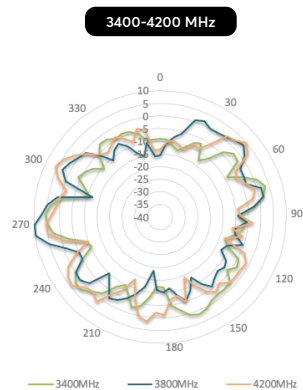

Specifications

WAN Interface	1x 10/100/1000M Ethernet 2x 5G Modems with Redundant SIM Slots	Power Consumption	24 W (max., without PoE output)
LAN Interface	1x 10/100/1000/2500M Ethernet	Dimension	14.6 inches (diameter) x 18.8 inches (height) 370 mm (diameter) x 478.5 mm (height)
Wi-Fi Interface	Simultaneous Dual-Band (2.4GHz / 5GHz) Wi-Fi 6 2x2 MU-MIMO Wi-Fi WAN and/or AP	Weight	14 pounds / 6.35kg 22 pounds / 9.98kg (With Packaging)
Number of PepVPN SpeedFusion Peers	2	Operating Temperature	-40°- 149°F / -40°- 65°C
Enclosure	Rugged Outdoor IP67	Humidity	15% - 95% (non-condensing)
Recommended Users	150	Certifications	FCC, CE, RoHS
Cellular Data Rate ¹ (Downlink / Uplink)	5G: 3.4 Gbps / 900 Mbps CAT-20: 1.6 Gbps / 200 Mbps	Package Content	Dome Pro LR 4x M8 bolts 2x Waterproof Ethernet Adapters (ACW-112)
Antenna	8x Internal Long Range Optimized Cellular Antennas 2x Internal Wi-Fi Antennas 1x Internal GPS Antenna	SIM Options	Nano-SIM (4FF) Peplink eSIM BYO eSIM (2 profiles) RemoteSIM from SIM Injector
Power Input	1x 802.3at PoE+ (without PoE output) / 1x 802.3bt PoE+ + (with PoE output)	Warranty	1-Year Limited Warranty
Power Output	1x 802.3at PoE+		

Cellular Antenna Performance

Cellular Antenna VSWR

Cellular Antenna Gain

Cellular Antenna Efficiency

Wi-Fi Antenna Performance

Wi-Fi Antenna VSWR

Wi-Fi Antenna Gain

Wi-Fi Antenna Efficiency

Cellular & Wi-Fi Antenna Performance

Cellular & Wi-Fi Antenna Isolation

LTE/5G and Wi-Fi antenna elements isolation

Radiation Pattern

LTE Radiation Patterns (Azimuth)

Radiation Pattern

LTE Radiation Patterns (Elevation 1)

LTE Radiation Patterns (Elevation 2)

Radiation Pattern

Wi-Fi Radiation Patterns (Azimuth)

Wi-Fi Radiation Patterns (Elevation 1)

Wi-Fi Radiation Patterns (Elevation 2)

Technical Drawing

Installation Recommendation