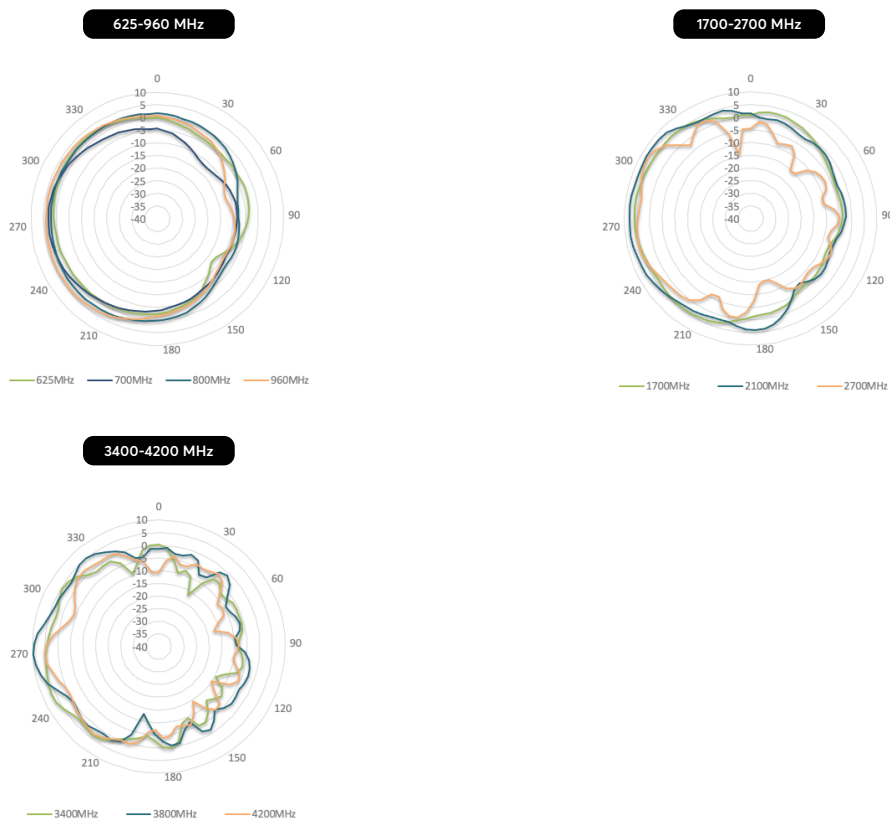

Specifications

WAN Interface	1x 10/100/1000M Ethernet 2x 5G Modems with Redundant SIM Slots	Power Consumption	24 W (max., without PoE output)
LAN Interface	1x 10/100/1000/2500M Ethernet	Dimension	14.6 inches (diameter) x 18.8 inches (height) 370 mm (diameter) x 478.5 mm (height)
Wi-Fi Interface	Simultaneous Dual-Band (2.4GHz / 5GHz) Wi-Fi 6 2x2 MU-MIMO Wi-Fi WAN and/or AP	Weight	14 pounds / 6.35kg 22 pounds / 9.98kg (With Packaging)
Number of PepVPN SpeedFusion Peers	2	Operating Temperature	-40°- 149°F / -40°- 65°C
Enclosure	Rugged Outdoor IP67	Humidity	15% - 95% (non-condensing)
Recommended Users	150	Certifications	FCC, CE, RoHS
Cellular Data Rate ¹ (Downlink / Uplink)	5G: 3.4 Gbps / 900 Mbps CAT-20: 1.6 Gbps / 200 Mbps	Package Content	Dome Pro LR 4x M8 bolts 2x Waterproof Ethernet Adapters (ACW-112)
Antenna	8x Internal Long Range Optimized Cellular Antennas 2x Internal Wi-Fi Antennas 1x Internal GPS Antenna	SIM Options	Nano-SIM (4FF) Peplink eSIM BYO eSIM (2 profiles) RemoteSIM from SIM Injector
Power Input	1x 802.3at PoE+ (without PoE output) / 1x 802.3bt PoE+ + (with PoE output)	Warranty	1-Year Limited Warranty
Power Output	1x 802.3at PoE+		

Cellular Antenna Performance

Cellular Antenna VSWR

Cellular Antenna Gain

Cellular Antenna Efficiency

Wi-Fi Antenna Performance

Wi-Fi Antenna VSWR

Wi-Fi Antenna Gain

Wi-Fi Antenna Efficiency

Cellular & Wi-Fi Antenna Performance

Cellular & Wi-Fi Antenna Isolation

LTE/5G and Wi-Fi antenna elements isolation

Radiation Pattern

LTE Radiation Patterns (Azimuth)

Radiation Pattern

LTE Radiation Patterns (Elevation 1)

LTE Radiation Patterns (Elevation 2)

Radiation Pattern

Wi-Fi Radiation Patterns (Azimuth)

Wi-Fi Radiation Patterns (Elevation 1)

Wi-Fi Radiation Patterns (Elevation 2)

Technical Drawing

Installation Recommendation