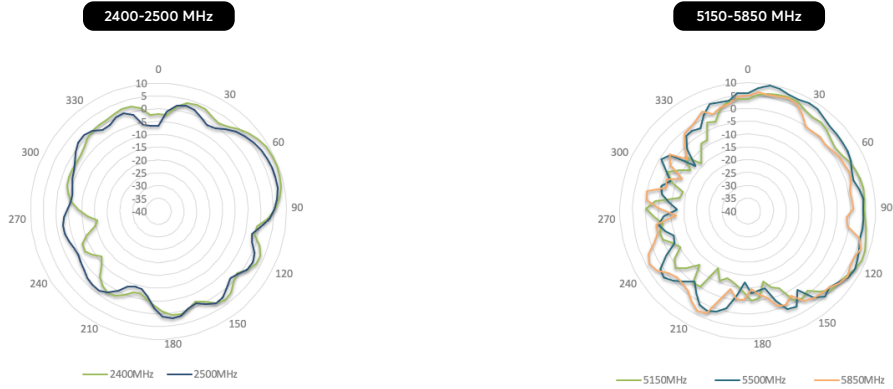

Specifications

WAN Interface	1x 10/100/1000M Ethernet 2x 5G Modems with Redundant SIM Slots	Power Consumption	24 W (max., without PoE output)
LAN Interface	1x 10/100/1000/2500M Ethernet	Dimension	14.6 inches (diameter) x 18.8 inches (height) 370 mm (diameter) x 478.5 mm (height)
Wi-Fi Interface	Simultaneous Dual-Band (2.4GHz / 5GHz) Wi-Fi 6 2x2 MU-MIMO Wi-Fi WAN and/or AP	Weight	14 pounds / 6.35kg 22 pounds / 9.98kg (With Packaging)
Number of PepVPN SpeedFusion Peers	2	Operating Temperature	-40°- 149°F / -40°- 65°C
Enclosure	Rugged Outdoor IP67	Humidity	15% - 95% (non-condensing)
Recommended Users	150	Certifications	FCC, CE, RoHS
Cellular Data Rate ¹ (Downlink / Uplink)	5G: 3.4 Gbps / 900 Mbps CAT-20: 1.6 Gbps / 200 Mbps	Package Content	Dome Pro LR 4x M8 bolts 2x Waterproof Ethernet Adapters (ACW-112)
Antenna	8x Internal Long Range Optimized Cellular Antennas 2x Internal Wi-Fi Antennas 1x Internal GPS Antenna	SIM Options	Nano-SIM (4FF) Peplink eSIM BYO eSIM (2 profiles) RemoteSIM from SIM Injector
Power Input	1x 802.3at PoE+ (without PoE output) / 1x 802.3bt PoE+ + (with PoE output)	Warranty	1-Year Limited Warranty
Power Output	1x 802.3at PoE+		

Cellular Antenna Performance

Cellular Antenna VSWR

Cellular Antenna Gain

Cellular Antenna Efficiency

Wi-Fi Antenna Performance

Wi-Fi Antenna VSWR

Wi-Fi Antenna Gain

Wi-Fi Antenna Efficiency

Cellular & Wi-Fi Antenna Performance

Cellular & Wi-Fi Antenna Isolation

LTE/5G and Wi-Fi antenna elements isolation

Radiation Pattern

LTE Radiation Patterns (Azimuth)

Radiation Pattern

LTE Radiation Patterns (Elevation 1)

LTE Radiation Patterns (Elevation 2)

Radiation Pattern

Wi-Fi Radiation Patterns (Azimuth)

Wi-Fi Radiation Patterns (Elevation 1)

Wi-Fi Radiation Patterns (Elevation 2)

Technical Drawing

Installation Recommendation