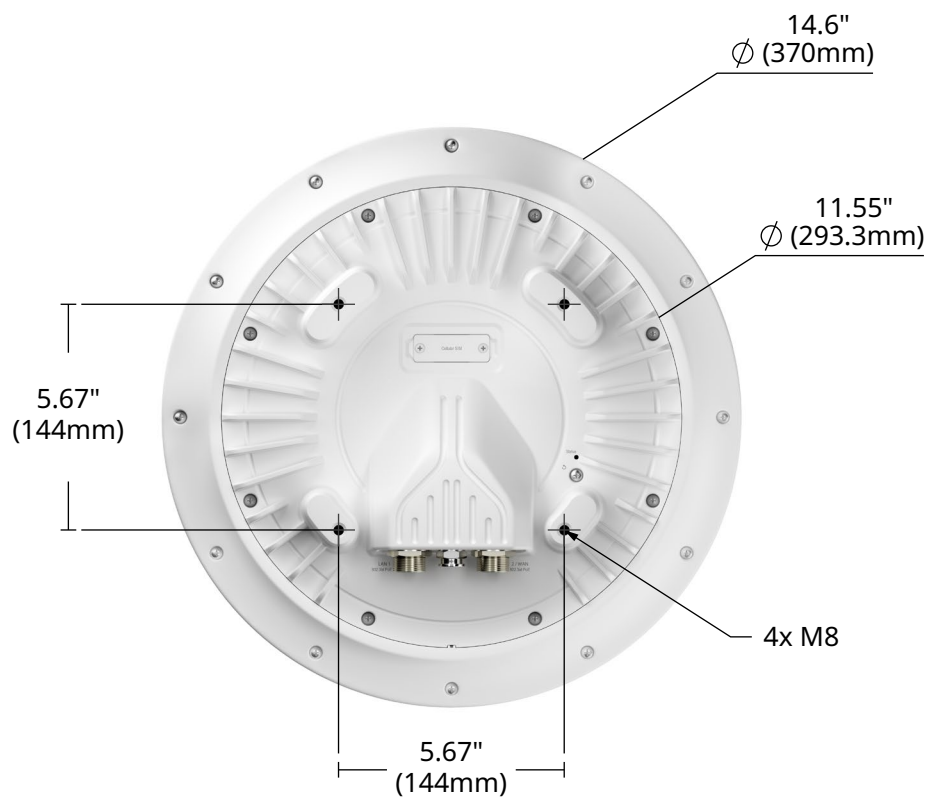

Specifications

WAN Interface	1x 10/100/1000M Ethernet 2x 5G Modems with Redundant SIM Slots	Power Consumption	24 W (max., without PoE output)
LAN Interface	1x 10/100/1000/2500M Ethernet	Dimension	14.6 inches (diameter) x 18.8 inches (height) 370 mm (diameter) x 478.5 mm (height)
Wi-Fi Interface	Simultaneous Dual-Band (2.4GHz / 5GHz) Wi-Fi 6 2x2 MU-MIMO Wi-Fi WAN and/or AP	Weight	14 pounds / 6.35kg 22 pounds / 9.98kg (With Packaging)
Number of PepVPN SpeedFusion Peers	2	Operating Temperature	-40°- 149°F / -40°- 65°C
Enclosure	Rugged Outdoor IP67	Humidity	15% - 95% (non-condensing)
Recommended Users	150	Certifications	FCC, CE, RoHS
Cellular Data Rate ¹ (Downlink / Uplink)	5G: 3.4 Gbps / 900 Mbps CAT-20: 1.6 Gbps / 200 Mbps	Package Content	Dome Pro LR 4x M8 bolts 2x Waterproof Ethernet Adapters (ACW-112)
Antenna	8x Internal Long Range Optimized Cellular Antennas 2x Internal Wi-Fi Antennas 1x Internal GPS Antenna	SIM Options	Nano-SIM (4FF) Peplink eSIM BYO eSIM (2 profiles) RemoteSIM from SIM Injector
Power Input	1x 802.3at PoE+ (without PoE output) / 1x 802.3bt PoE+ + (with PoE output)	Warranty	1-Year Limited Warranty
Power Output	1x 802.3at PoE+		

Cellular & Wi-Fi Antenna Performance

Cellular & Wi-Fi Antenna Isolation

LTE/5G and Wi-Fi antenna elements isolation

Radiation Pattern

LTE Radiation Patterns (Azimuth)

Radiation Pattern

LTE Radiation Patterns (Elevation 1)

LTE Radiation Patterns (Elevation 2)

Radiation Pattern

Wi-Fi Radiation Patterns (Azimuth)

Wi-Fi Radiation Patterns (Elevation 1)

Wi-Fi Radiation Patterns (Elevation 2)

Technical Drawing

Installation Recommendation