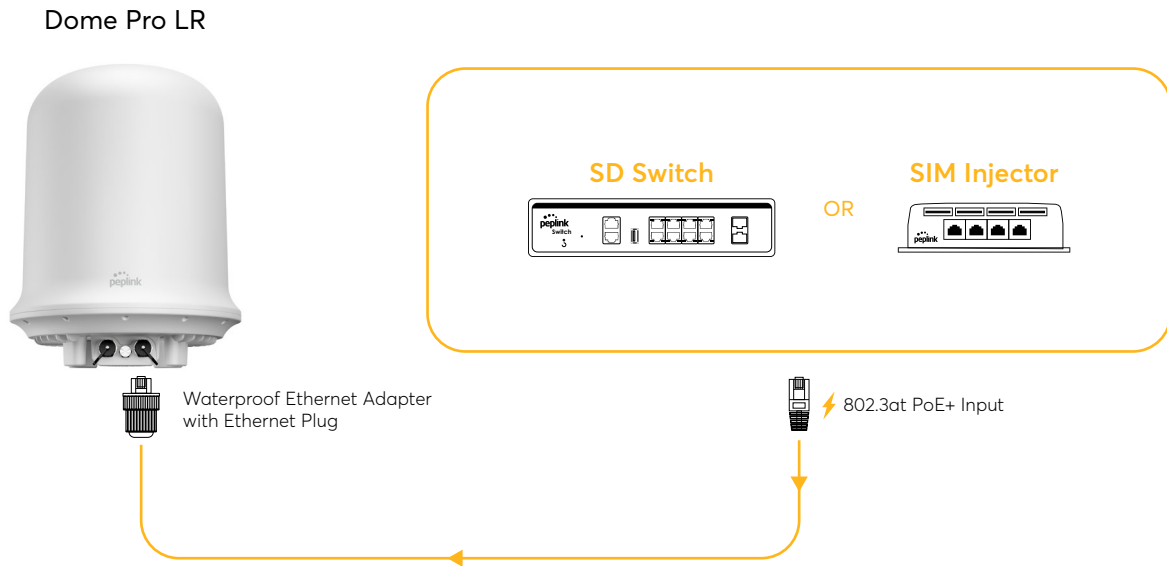

Cellular & Wi-Fi Antenna Performance

Cellular & Wi-Fi Antenna Isolation

LTE/5G and Wi-Fi antenna elements isolation

Radiation Pattern

LTE Radiation Patterns (Azimuth)

Radiation Pattern

LTE Radiation Patterns (Elevation 1)

LTE Radiation Patterns (Elevation 2)

Radiation Pattern

Wi-Fi Radiation Patterns (Azimuth)

Wi-Fi Radiation Patterns (Elevation 1)

Wi-Fi Radiation Patterns (Elevation 2)

Technical Drawing

Installation Recommendation

In VSAT Dome

Installation Recommendation

In Standard Dome Mount

Note Standard Dome mounts can be used.

Powering Dome

Via SIM Injector or SD Switch

Via SIM Injector or SD Switch if the PoE output is not used.

Via 802.3bt PoE adapter

Via 802.3bt PoE adapter if the PoE output is used.