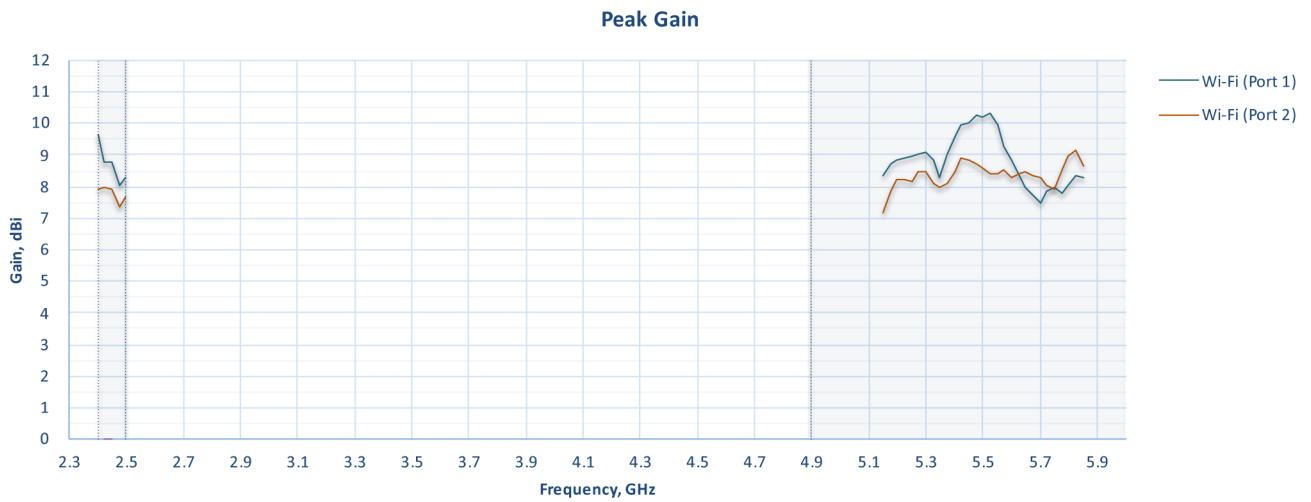

Specifications

WAN Interface	1x 10/100/1000M Ethernet 2x 5G Modems with Redundant SIM Slots	Power Consumption	24 W (max., without PoE output)
LAN Interface	1x 10/100/1000/2500M Ethernet	Dimension	14.6 inches (diameter) x 18.8 inches (height) 370 mm (diameter) x 478.5 mm (height)
Wi-Fi Interface	Simultaneous Dual-Band (2.4GHz / 5GHz) Wi-Fi 6 2x2 MU-MIMO Wi-Fi WAN and/or AP	Weight	14 pounds / 6.35kg 22 pounds / 9.98kg (With Packaging)
Number of PepVPN SpeedFusion Peers	2	Operating Temperature	-40°- 149°F / -40°- 65°C
Enclosure	Rugged Outdoor IP67	Humidity	15% - 95% (non-condensing)
Recommended Users	150	Certifications	FCC, CE, RoHS
Cellular Data Rate ¹ (Downlink / Uplink)	5G: 3.4 Gbps / 900 Mbps CAT-20: 1.6 Gbps / 200 Mbps	Package Content	Dome Pro LR 4x M8 bolts 2x Waterproof Ethernet Adapters (ACW-112)
Antenna	8x Internal Long Range Optimized Cellular Antennas 2x Internal Wi-Fi Antennas 1x Internal GPS Antenna	SIM Options	Nano-SIM (4FF) Peplink eSIM BYO eSIM (2 profiles) RemoteSIM from SIM Injector
Power Input	1x 802.3at PoE+ (without PoE output) / 1x 802.3bt PoE+ + (with PoE output)	Warranty	1-Year Limited Warranty
Power Output	1x 802.3at PoE+		

Cellular Antenna Performance

Cellular Antenna VSWR

Cellular Antenna Gain

Cellular Antenna Efficiency

Wi-Fi Antenna Performance

Wi-Fi Antenna VSWR

Wi-Fi Antenna Gain

Wi-Fi Antenna Efficiency

Cellular & Wi-Fi Antenna Performance

Cellular & Wi-Fi Antenna Isolation

LTE/5G and Wi-Fi antenna elements isolation

Radiation Pattern

LTE Radiation Patterns (Azimuth)

Radiation Pattern

LTE Radiation Patterns (Elevation 1)

LTE Radiation Patterns (Elevation 2)

Radiation Pattern

Wi-Fi Radiation Patterns (Azimuth)

Wi-Fi Radiation Patterns (Elevation 1)

Wi-Fi Radiation Patterns (Elevation 2)

Technical Drawing

Installation Recommendation