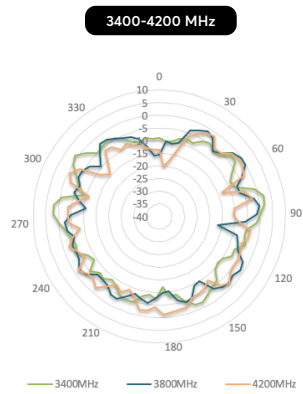

Specifications

WAN Interface	1x 10/100/1000M Ethernet 2x 5G Modems with Redundant SIM Slots	Power Consumption	24 W (max., without PoE output)
LAN Interface	1x 10/100/1000/2500M Ethernet	Dimension	14.6 inches (diameter) x 18.8 inches (height) 370 mm (diameter) x 478.5 mm (height)
Wi-Fi Interface	Simultaneous Dual-Band (2.4GHz / 5GHz) Wi-Fi 6 2x2 MU-MIMO Wi-Fi WAN and/or AP	Weight	14 pounds / 6.35kg 22 pounds / 9.98kg (With Packaging)
Number of PepVPN SpeedFusion Peers	2	Operating Temperature	-40°- 149°F / -40°- 65°C
Enclosure	Rugged Outdoor IP67	Humidity	15% - 95% (non-condensing)
Recommended Users	150	Certifications	FCC, CE, RoHS
Cellular Data Rate ¹ (Downlink / Uplink)	5G: 3.4 Gbps / 900 Mbps CAT-20: 1.6 Gbps / 200 Mbps	Package Content	Dome Pro LR 4x M8 bolts 2x Waterproof Ethernet Adapters (ACW-112)
Antenna	8x Internal Long Range Optimized Cellular Antennas 2x Internal Wi-Fi Antennas 1x Internal GPS Antenna	SIM Options	Nano-SIM (4FF) Peplink eSIM BYO eSIM (2 profiles) RemoteSIM from SIM Injector
Power Input	1x 802.3at PoE+ (without PoE output) / 1x 802.3bt PoE+ + (with PoE output)	Warranty	1-Year Limited Warranty
Power Output	1x 802.3at PoE+		

Cellular Antenna Performance

Cellular Antenna VSWR

Cellular Antenna Gain

Cellular Antenna Efficiency

Wi-Fi Antenna Performance

Wi-Fi Antenna VSWR

Wi-Fi Antenna Gain

Wi-Fi Antenna Efficiency

Cellular & Wi-Fi Antenna Performance

Cellular & Wi-Fi Antenna Isolation

LTE/5G and Wi-Fi antenna elements isolation

Radiation Pattern

LTE Radiation Patterns (Azimuth)

Radiation Pattern

LTE Radiation Patterns (Elevation 1)

LTE Radiation Patterns (Elevation 2)

Radiation Pattern

Wi-Fi Radiation Patterns (Azimuth)

Wi-Fi Radiation Patterns (Elevation 1)

Wi-Fi Radiation Patterns (Elevation 2)

Technical Drawing

Installation Recommendation