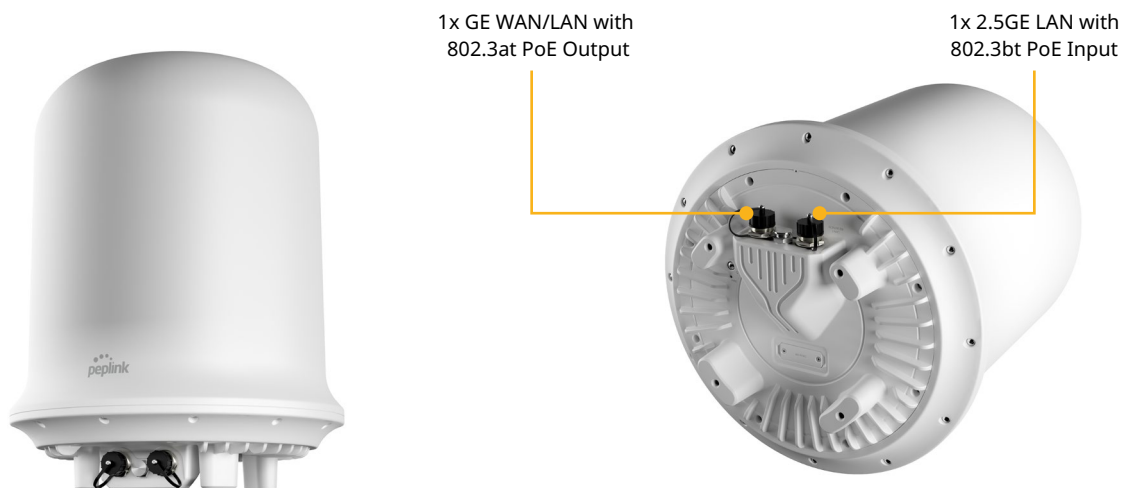

LONG RANGE

Dome Pro LR

Supercharge Your Maritime Connectivity

LONG
Range

Built for

5G

Wi-Fi 6

Wi-Fi WAN

Specifications

WAN Interface	1x 10/100/1000M Ethernet 2x 5G Modems with Redundant SIM Slots	Power Consumption	24 W (max., without PoE output)
LAN Interface	1x 10/100/1000/2500M Ethernet	Dimension	14.6 inches (diameter) x 18.8 inches (height) 370 mm (diameter) x 478.5 mm (height)
Wi-Fi Interface	Simultaneous Dual-Band (2.4GHz / 5GHz) Wi-Fi 6 2x2 MU-MIMO Wi-Fi WAN and/or AP	Weight	14 pounds / 6.35kg 22 pounds / 9.98kg (With Packaging)
Number of PepVPN SpeedFusion Peers	2	Operating Temperature	-40°- 149°F / -40°- 65°C
Enclosure	Rugged Outdoor IP67	Humidity	15% - 95% (non-condensing)
Recommended Users	150	Certifications	FCC, CE, RoHS
Cellular Data Rate ¹ (Downlink / Uplink)	5G: 3.4 Gbps / 900 Mbps CAT-20: 1.6 Gbps / 200 Mbps	Package Content	Dome Pro LR 4x M8 bolts 2x Waterproof Ethernet Adapters (ACW-112)
Antenna	8x Internal Long Range Optimized Cellular Antennas 2x Internal Wi-Fi Antennas 1x Internal GPS Antenna	SIM Options	Nano-SIM (4FF) Peplink eSIM BYO eSIM (2 profiles) RemoteSIM from SIM Injector
Power Input	1x 802.3at PoE+ (without PoE output) / 1x 802.3bt PoE+ + (with PoE output)	Warranty	1-Year Limited Warranty
Power Output	1x 802.3at PoE+		

In VSAT Dome

Installation Recommendation

In Standard Dome Mount

Note Standard Dome mounts can be used.

Powering Dome

Via SIM Injector or SD Switch

Via SIM Injector or SD Switch if the PoE output is not used.