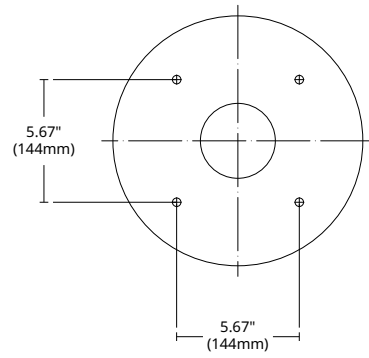

Installation Recommendation

In Standard Dome Mount

Note Standard Dome mounts can be used.