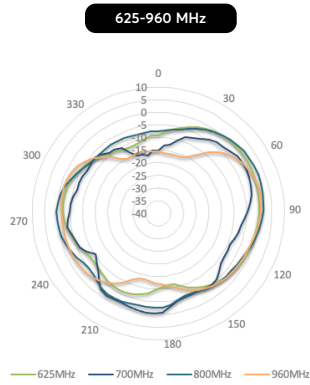

Specifications

WAN Interface	1x 10/100/1000M Ethernet 2x 5G Modems with Redundant SIM Slots	Power Consumption	24 W (max., without PoE output)
LAN Interface	1x 10/100/1000/2500M Ethernet	Dimension	14.6 inches (diameter) x 18.8 inches (height) 370 mm (diameter) x 478.5 mm (height)
Wi-Fi Interface	Simultaneous Dual-Band (2.4GHz / 5GHz) Wi-Fi 6 2x2 MU-MIMO Wi-Fi WAN and/or AP	Weight	14 pounds / 6.35kg 22 pounds / 9.98kg (With Packaging)
Number of PepVPN SpeedFusion Peers	2	Operating Temperature	-40°- 149°F / -40°- 65°C
Enclosure	Rugged Outdoor IP67	Humidity	15% - 95% (non-condensing)
Recommended Users	150	Certifications	FCC, CE, RoHS
Cellular Data Rate ¹ (Downlink / Uplink)	5G: 3.4 Gbps / 900 Mbps CAT-20: 1.6 Gbps / 200 Mbps	Package Content	Dome Pro LR 4x M8 bolts 2x Waterproof Ethernet Adapters (ACW-112)
Antenna	8x Internal Long Range Optimized Cellular Antennas 2x Internal Wi-Fi Antennas 1x Internal GPS Antenna	SIM Options	Nano-SIM (4FF) Peplink eSIM BYO eSIM (2 profiles) RemoteSIM from SIM Injector
Power Input	1x 802.3at PoE+ (without PoE output) / 1x 802.3bt PoE+ + (with PoE output)	Warranty	1-Year Limited Warranty
Power Output	1x 802.3at PoE+		

Cellular Antenna Performance

Cellular Antenna VSWR

Cellular Antenna Gain

Cellular Antenna Efficiency

Wi-Fi Antenna Performance

Wi-Fi Antenna VSWR

Wi-Fi Antenna Gain

Wi-Fi Antenna Efficiency

Cellular & Wi-Fi Antenna Performance

Cellular & Wi-Fi Antenna Isolation

LTE/5G and Wi-Fi antenna elements isolation

Radiation Pattern

LTE Radiation Patterns (Azimuth)

Radiation Pattern

LTE Radiation Patterns (Elevation 1)

LTE Radiation Patterns (Elevation 2)

Radiation Pattern

Wi-Fi Radiation Patterns (Azimuth)

Wi-Fi Radiation Patterns (Elevation 1)

Wi-Fi Radiation Patterns (Elevation 2)

Technical Drawing

Installation Recommendation