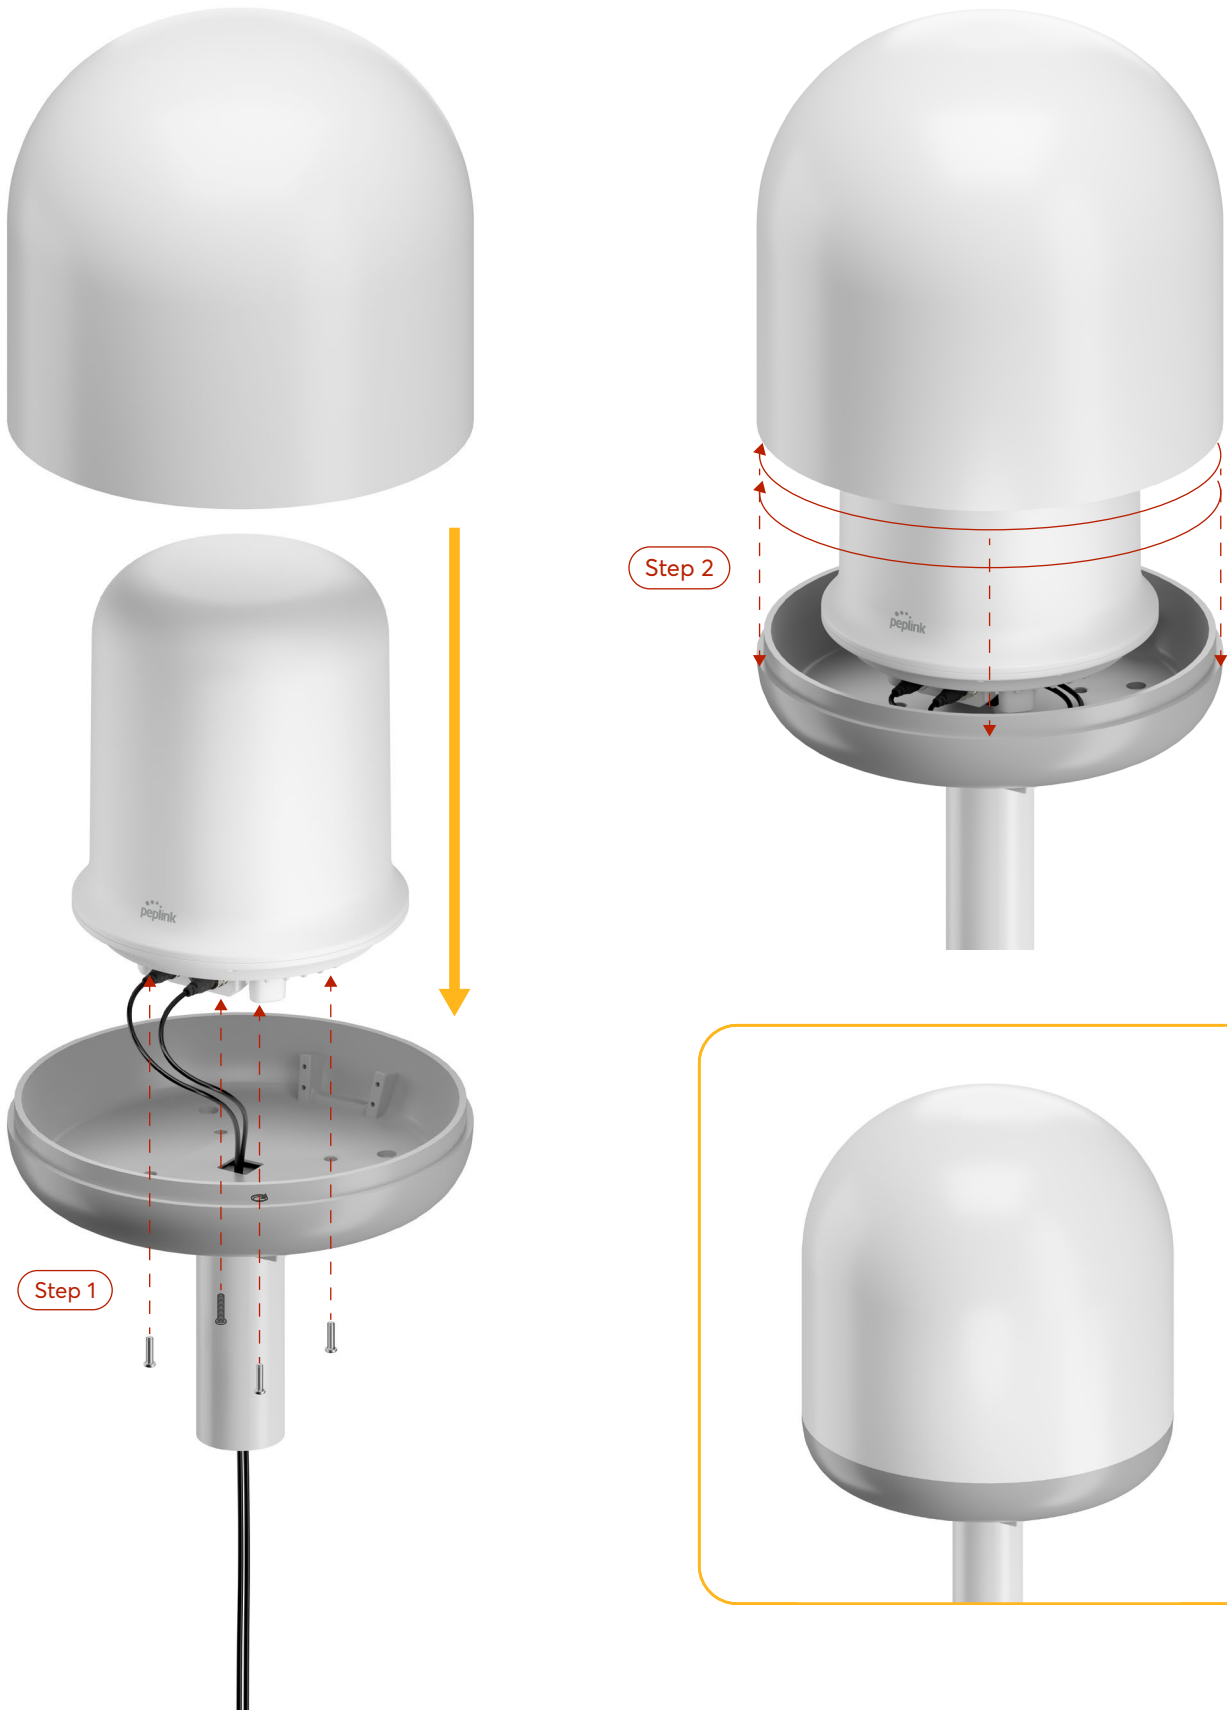

Cellular & Wi-Fi Antenna Performance

Cellular & Wi-Fi Antenna Isolation

LTE/5G and Wi-Fi antenna elements isolation

Radiation Pattern

LTE Radiation Patterns (Azimuth)

Radiation Pattern

LTE Radiation Patterns (Elevation 1)

LTE Radiation Patterns (Elevation 2)

Radiation Pattern

Wi-Fi Radiation Patterns (Azimuth)

Wi-Fi Radiation Patterns (Elevation 1)

Wi-Fi Radiation Patterns (Elevation 2)

Technical Drawing

Installation Recommendation

In VSAT Dome

Installation Recommendation

In Standard Dome Mount

Note Standard Dome mounts can be used.

Powering Dome

Via SIM Injector or SD Switch

Via SIM Injector or SD Switch if the PoE output is not used.