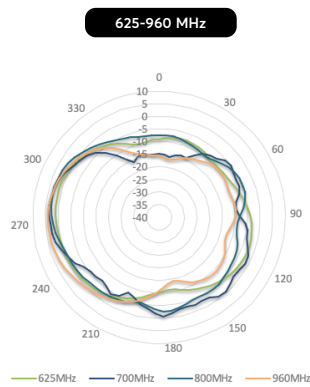

Specifications

WAN Interface	1x 10/100/1000M Ethernet 2x 5G Modems with Redundant SIM Slots	Power Consumption	24 W (max., without PoE output)
LAN Interface	1x 10/100/1000/2500M Ethernet	Dimension	14.6 inches (diameter) x 18.8 inches (height) 370 mm (diameter) x 478.5 mm (height)
Wi-Fi Interface	Simultaneous Dual-Band (2.4GHz / 5GHz) Wi-Fi 6 2x2 MU-MIMO Wi-Fi WAN and/or AP	Weight	14 pounds / 6.35kg 22 pounds / 9.98kg (With Packaging)
Number of PepVPN SpeedFusion Peers	2	Operating Temperature	-40°- 149°F / -40°- 65°C
Enclosure	Rugged Outdoor IP67	Humidity	15% - 95% (non-condensing)
Recommended Users	150	Certifications	FCC, CE, RoHS
Cellular Data Rate ¹ (Downlink / Uplink)	5G: 3.4 Gbps / 900 Mbps CAT-20: 1.6 Gbps / 200 Mbps	Package Content	Dome Pro LR 4x M8 bolts 2x Waterproof Ethernet Adapters (ACW-112)
Antenna	8x Internal Long Range Optimized Cellular Antennas 2x Internal Wi-Fi Antennas 1x Internal GPS Antenna	SIM Options	Nano-SIM (4FF) Peplink eSIM BYO eSIM (2 profiles) RemoteSIM from SIM Injector
Power Input	1x 802.3at PoE+ (without PoE output) / 1x 802.3bt PoE+ + (with PoE output)	Warranty	1-Year Limited Warranty
Power Output	1x 802.3at PoE+		

Cellular Antenna Performance

Cellular Antenna VSWR

Cellular Antenna Gain

Cellular Antenna Efficiency

Wi-Fi Antenna Performance

Wi-Fi Antenna VSWR

Wi-Fi Antenna Gain

Wi-Fi Antenna Efficiency

Cellular & Wi-Fi Antenna Performance

Cellular & Wi-Fi Antenna Isolation

LTE/5G and Wi-Fi antenna elements isolation

Radiation Pattern

LTE Radiation Patterns (Azimuth)

Radiation Pattern

LTE Radiation Patterns (Elevation 1)

LTE Radiation Patterns (Elevation 2)

Radiation Pattern

Wi-Fi Radiation Patterns (Azimuth)

Wi-Fi Radiation Patterns (Elevation 1)

Wi-Fi Radiation Patterns (Elevation 2)

Technical Drawing

Installation Recommendation