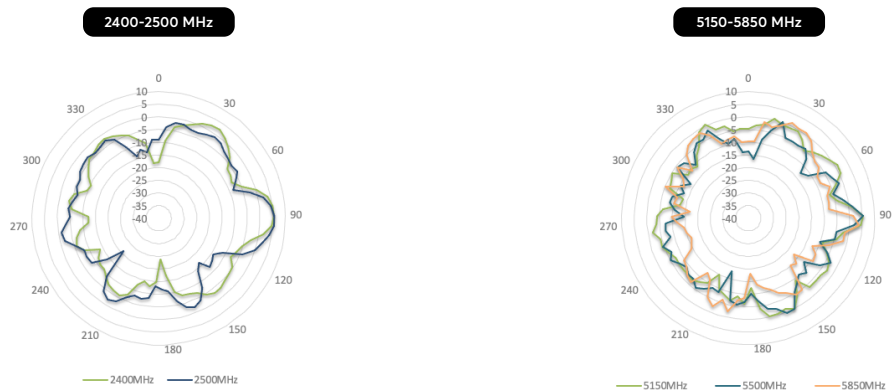

Cellular & Wi-Fi Antenna Performance

Cellular & Wi-Fi Antenna Isolation

LTE/5G and Wi-Fi antenna elements isolation

Radiation Pattern

LTE Radiation Patterns (Azimuth)

Radiation Pattern

LTE Radiation Patterns (Elevation 1)

LTE Radiation Patterns (Elevation 2)

Radiation Pattern

Wi-Fi Radiation Patterns (Azimuth)

Wi-Fi Radiation Patterns (Elevation 1)

Wi-Fi Radiation Patterns (Elevation 2)

Technical Drawing

Installation Recommendation