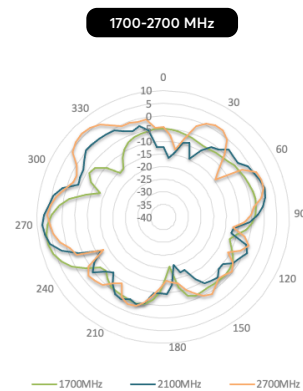

Specifications

WAN Interface	1x 10/100/1000M Ethernet 2x 5G Modems with Redundant SIM Slots	Power Consumption	24 W (max., without PoE output)
LAN Interface	1x 10/100/1000/2500M Ethernet	Dimension	14.6 inches (diameter) x 18.8 inches (height) 370 mm (diameter) x 478.5 mm (height)
Wi-Fi Interface	Simultaneous Dual-Band (2.4GHz / 5GHz) Wi-Fi 6 2x2 MU-MIMO Wi-Fi WAN and/or AP	Weight	14 pounds / 6.35kg 22 pounds / 9.98kg (With Packaging)
Number of PepVPN SpeedFusion Peers	2	Operating Temperature	-40°- 149°F / -40°- 65°C
Enclosure	Rugged Outdoor IP67	Humidity	15% - 95% (non-condensing)
Recommended Users	150	Certifications	FCC, CE, RoHS
Cellular Data Rate ¹ (Downlink / Uplink)	5G: 3.4 Gbps / 900 Mbps CAT-20: 1.6 Gbps / 200 Mbps	Package Content	Dome Pro LR 4x M8 bolts 2x Waterproof Ethernet Adapters (ACW-112)
Antenna	8x Internal Long Range Optimized Cellular Antennas 2x Internal Wi-Fi Antennas 1x Internal GPS Antenna	SIM Options	Nano-SIM (4FF) Peplink eSIM BYO eSIM (2 profiles) RemoteSIM from SIM Injector
Power Input	1x 802.3at PoE+ (without PoE output) / 1x 802.3bt PoE+ + (with PoE output)	Warranty	1-Year Limited Warranty
Power Output	1x 802.3at PoE+		

Cellular Antenna Performance

Cellular Antenna VSWR

Cellular Antenna Gain

Cellular Antenna Efficiency

Wi-Fi Antenna Performance

Wi-Fi Antenna VSWR

Wi-Fi Antenna Gain

Wi-Fi Antenna Efficiency

Cellular & Wi-Fi Antenna Performance

Cellular & Wi-Fi Antenna Isolation

LTE/5G and Wi-Fi antenna elements isolation

Radiation Pattern

LTE Radiation Patterns (Azimuth)

Radiation Pattern

LTE Radiation Patterns (Elevation 1)

LTE Radiation Patterns (Elevation 2)

Radiation Pattern

Wi-Fi Radiation Patterns (Azimuth)

Wi-Fi Radiation Patterns (Elevation 1)

Wi-Fi Radiation Patterns (Elevation 2)

Technical Drawing

Installation Recommendation